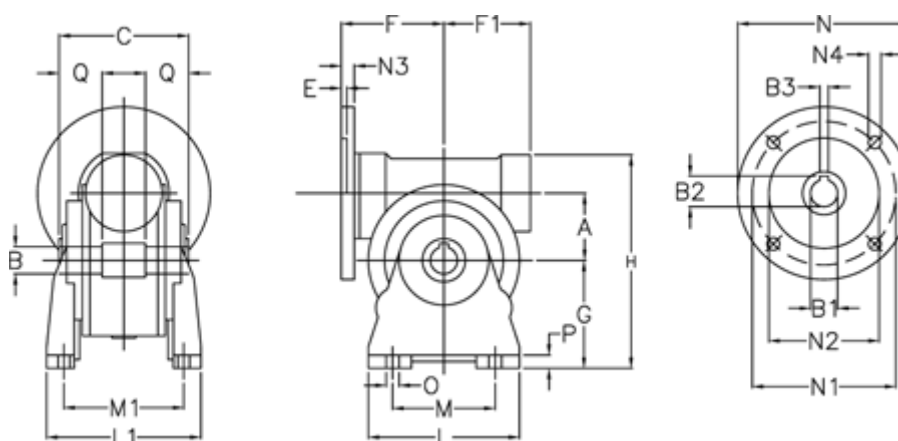

# Data Sheet

Article number: 3902049007232

Description: Worm gear  
VF 49-A-7-80B5

## Measures

A	= 49.5	F1	= 63	N1	= 165
B	= 25 H7	G	= 82	N2	= 130
B1 E7	= 19	H	= 162	N3	= 10
B2	= 21.8	L	= 110	N4	= 11.5
B3 H9	= 6	L1	= 124	O	= 8.5
C	= 82	M	= 63	P	= 12
E	= 3	M1	= 98.5	Q	= 22.5
F	= 70	N	= 200		